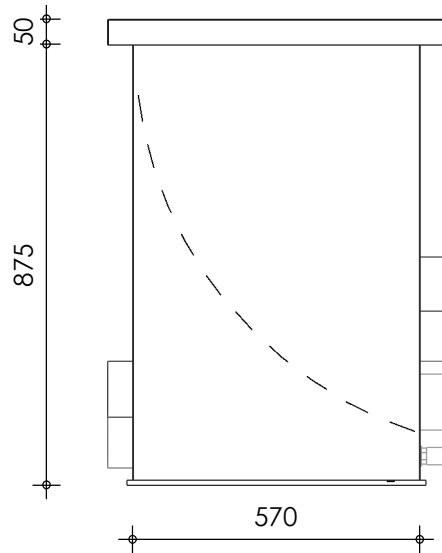

Front view

Right-side view

Rear view

Left-side view

Top view

**description:**  
LC60 - leaf catcher

**scale :**  
1 : 15

**date :**  
v.2023

**water running height :**