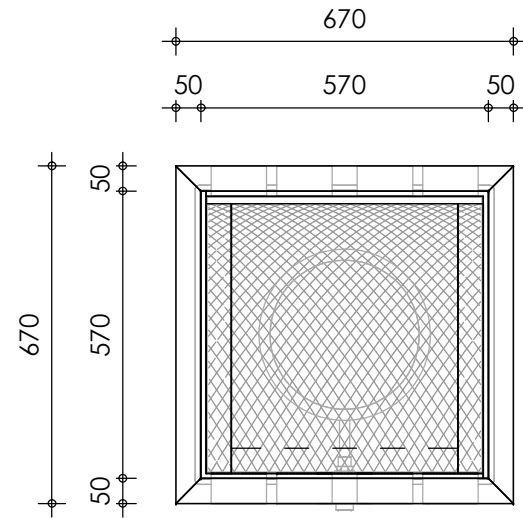

Front view

Right-side view

Rear view

Left-side view

Top view

**description:**  
LC60 - leaf catcher

**scale :**  
1 : 15

**date :**  
v.2023

**water running height :**