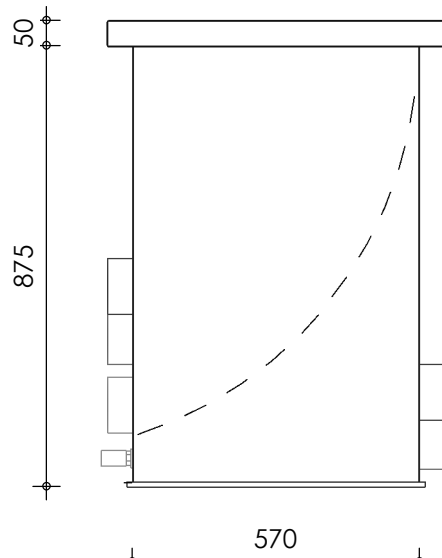

Front view

Right-side view

Rear view

Left-side view

Top view

**description:**  
LC60 - leaf catcher

**scale :**  
1 : 15

**date :**  
v.2023

**water running height :**