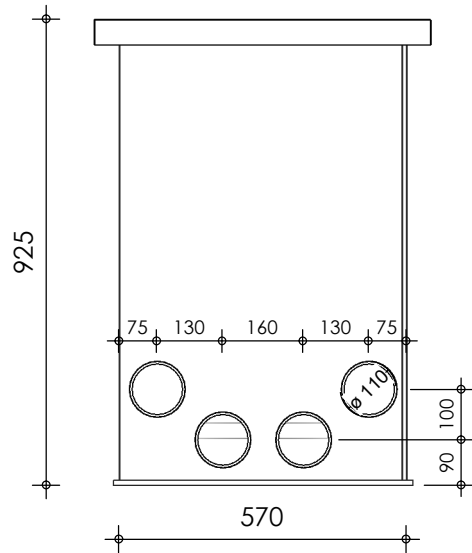

Front view

Right-side view

Rear view

Left-side view

Top view

**description:**  
LC60 - leaf catcher

**scale :**  
1 : 15

**date :**  
v.2023

**water running height :**